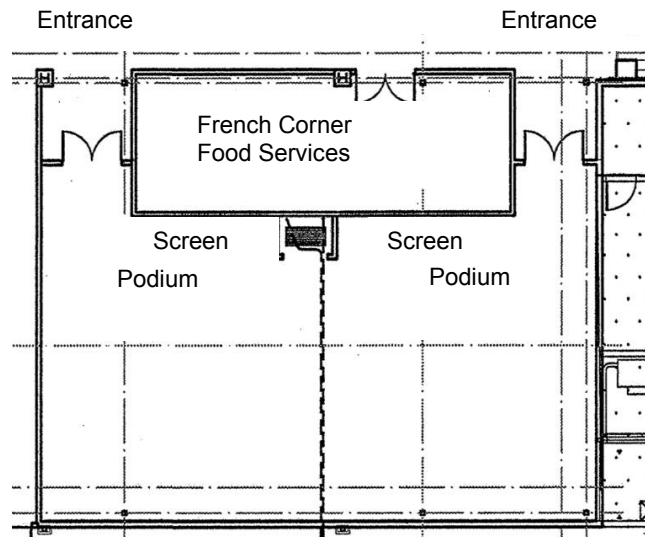

# C108 AB

Rooms Set-Up								
Conference Rooms	Level	Size Square Feet	Theatre Style	Classroom	Banquet / Crescent	Cocktail	Boardroom	U-Shape
Room C140	1	465	20	16	32	30	20	12
Room C142	1	936	50	50	50	60	30	20
Computer Lab	1	660	--	20	--	--	--	--
Additional classroom	Upon request							

**Included:**

Videoprojector, 1 computer, VGA connector  
Sound system upon request

**108 A**

**108 B**